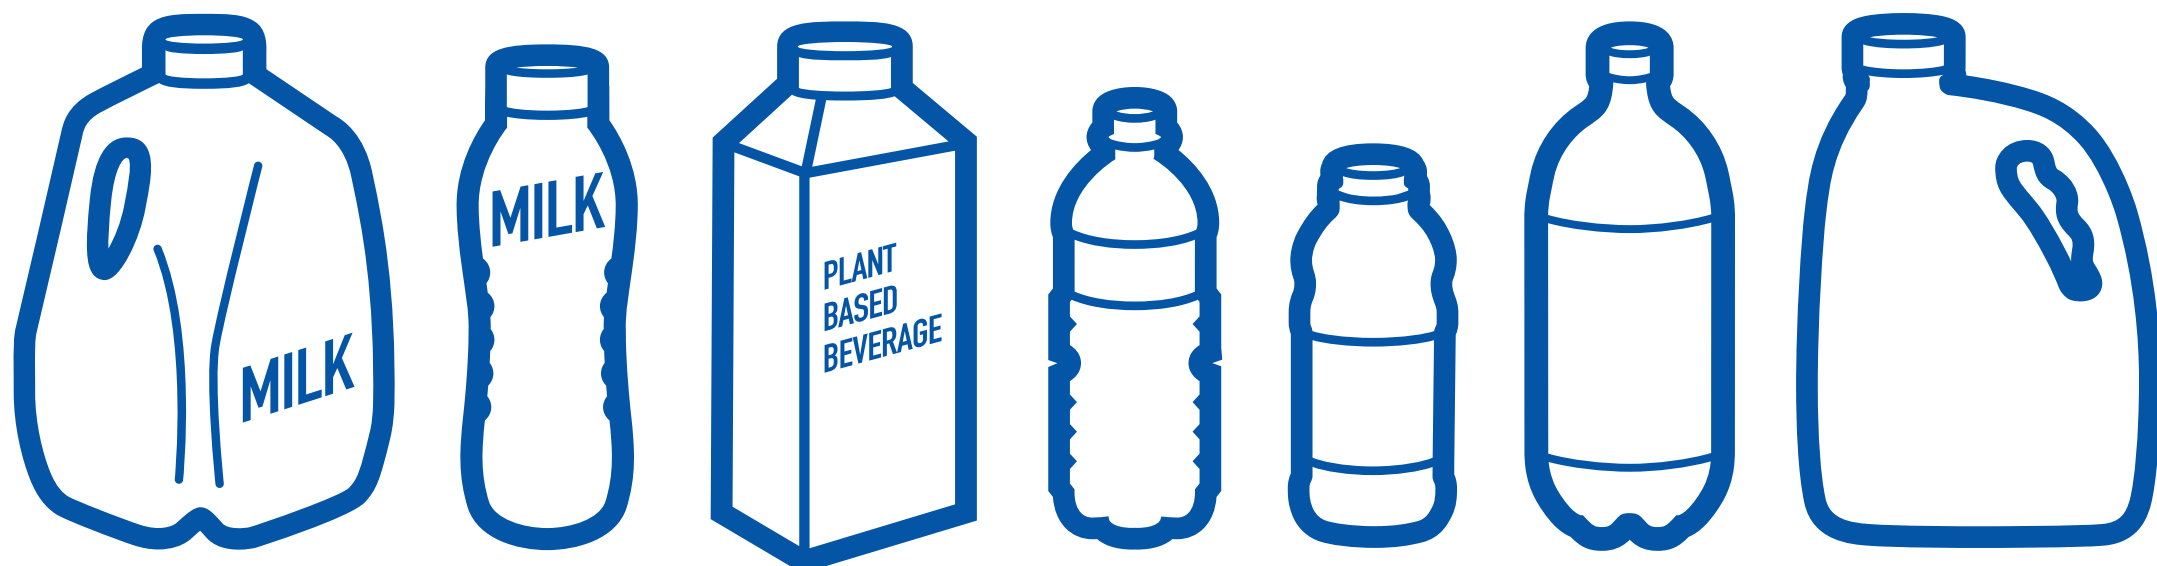

Refundable beverage containers accepted

Plastic

Gable Top

Bag-in-a-Box

Drink Box

Aluminum

Pouches

Bi-Metal

Glass

Remember to leave the pull tabs, labels and caps on. Keep the bag inside the box and push the straws down before returning your empty beverages.

Find a Return-It location near you at return-it.ca/locations